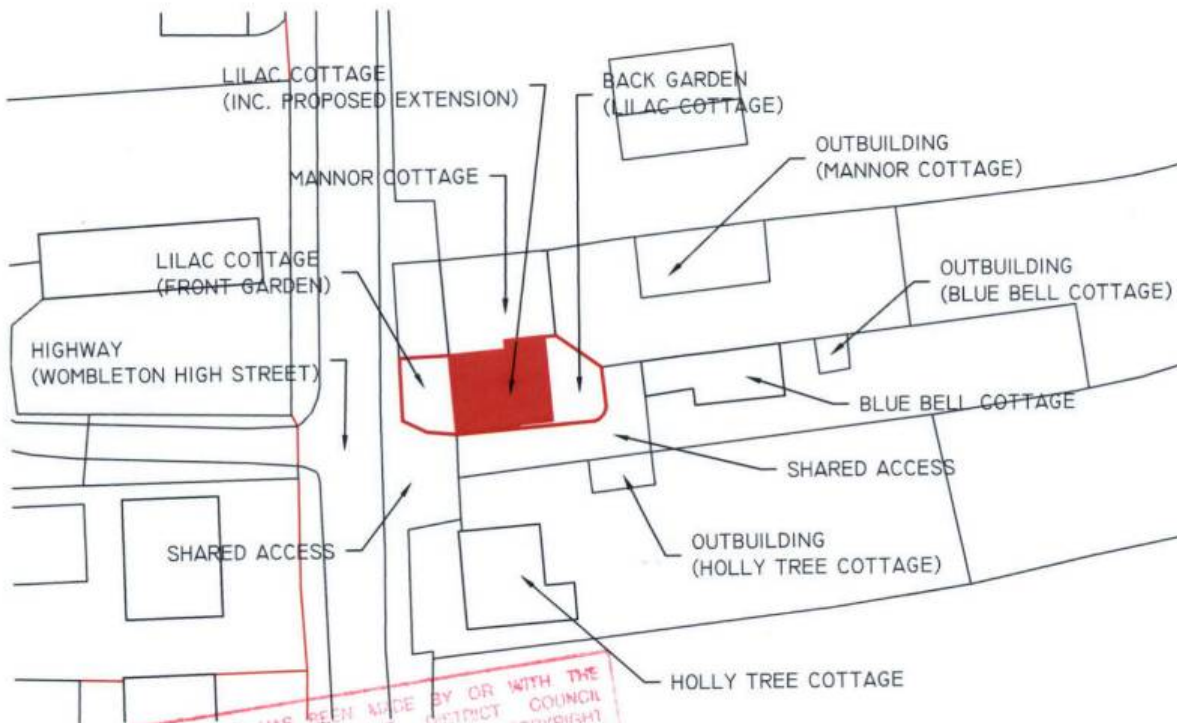

Ordnance Survey[®] OS Sitemap[®]

Eastings	466930	
Northings	483775	
OS Reference		100022432

THIS COPY HAS BEEN MADE BY OR WITH THE
AUTHORITY OF IRVEDALE DISTRICT COUNCIL
PURSUANT TO SECTION 17 OF THE COPYRIGHT
DESIGNS AND PATENTS ACT 1988. UNLESS
THAT ACT PROVIDES A SEPARATE EXCEPTION TO
COPYRIGHT, THE COPY MUST NOT BE COPIED
WITHOUT THE PRIOR PERMISSION OF THE
COPYRIGHT OWNER.

EXISTING

LILAC COTTAGE BLOCK PLAN - 1:500 @ A4